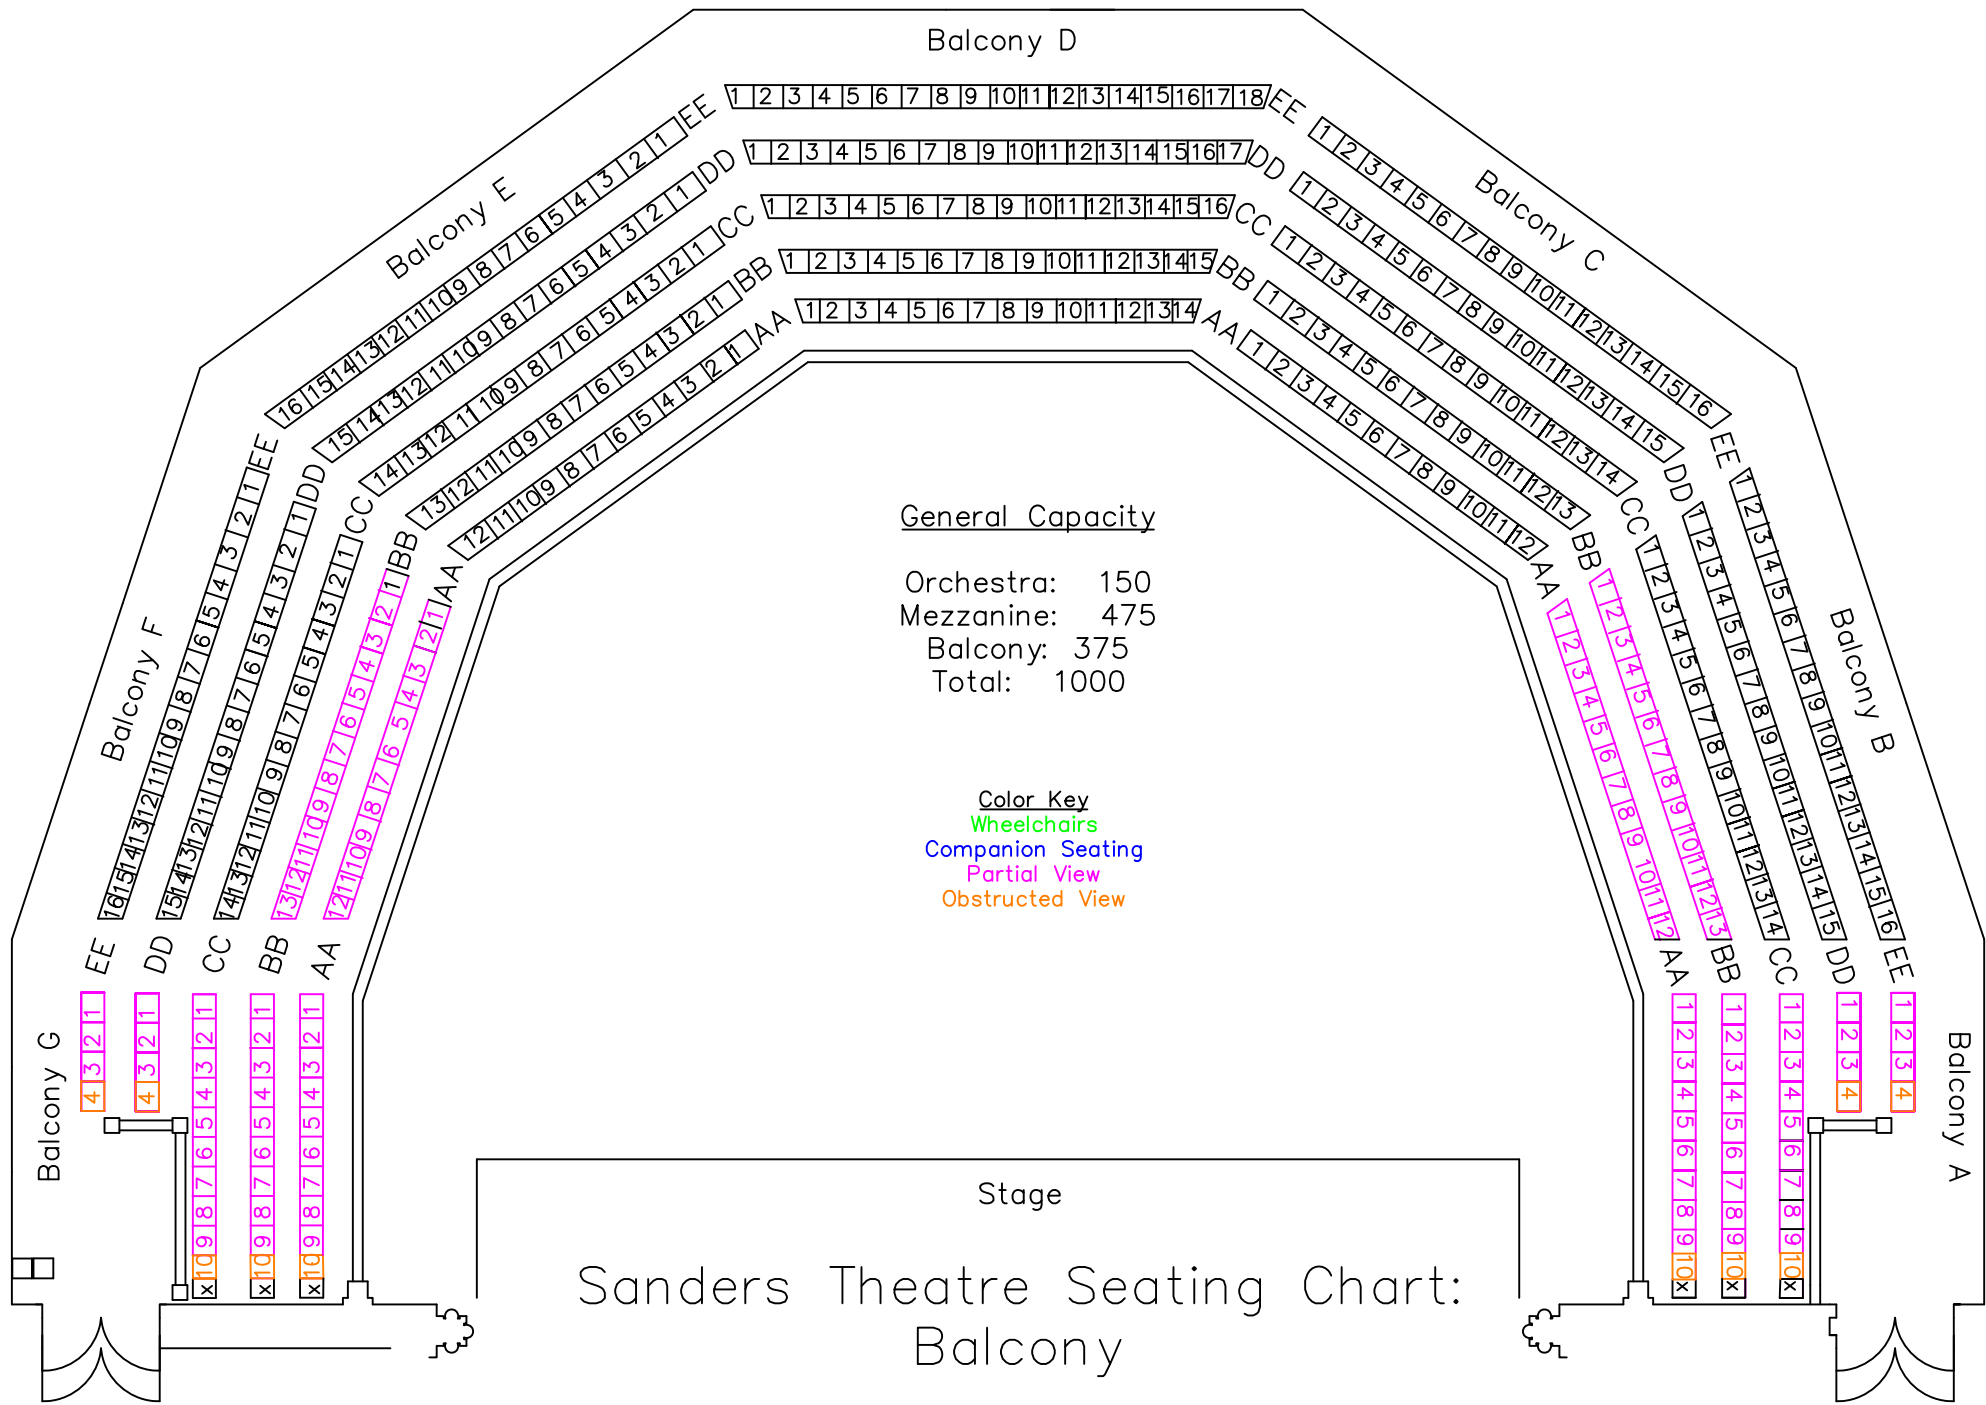

Color Key
 Wheelchairs
 Companion Seating
 Partial View
 Obstructed View

Sanders Theatre Seating Chart: Orchestra and Mezzanine

General Capacity

Orchestra: 150
 Mezzanine: 475
 Balcony: 375
 Total: 1000

Color Key
 Wheelchairs
 Companion Seating
 Partial View
 Obstructed View

Stage

Sanders Theatre Seating Chart:
 Balcony